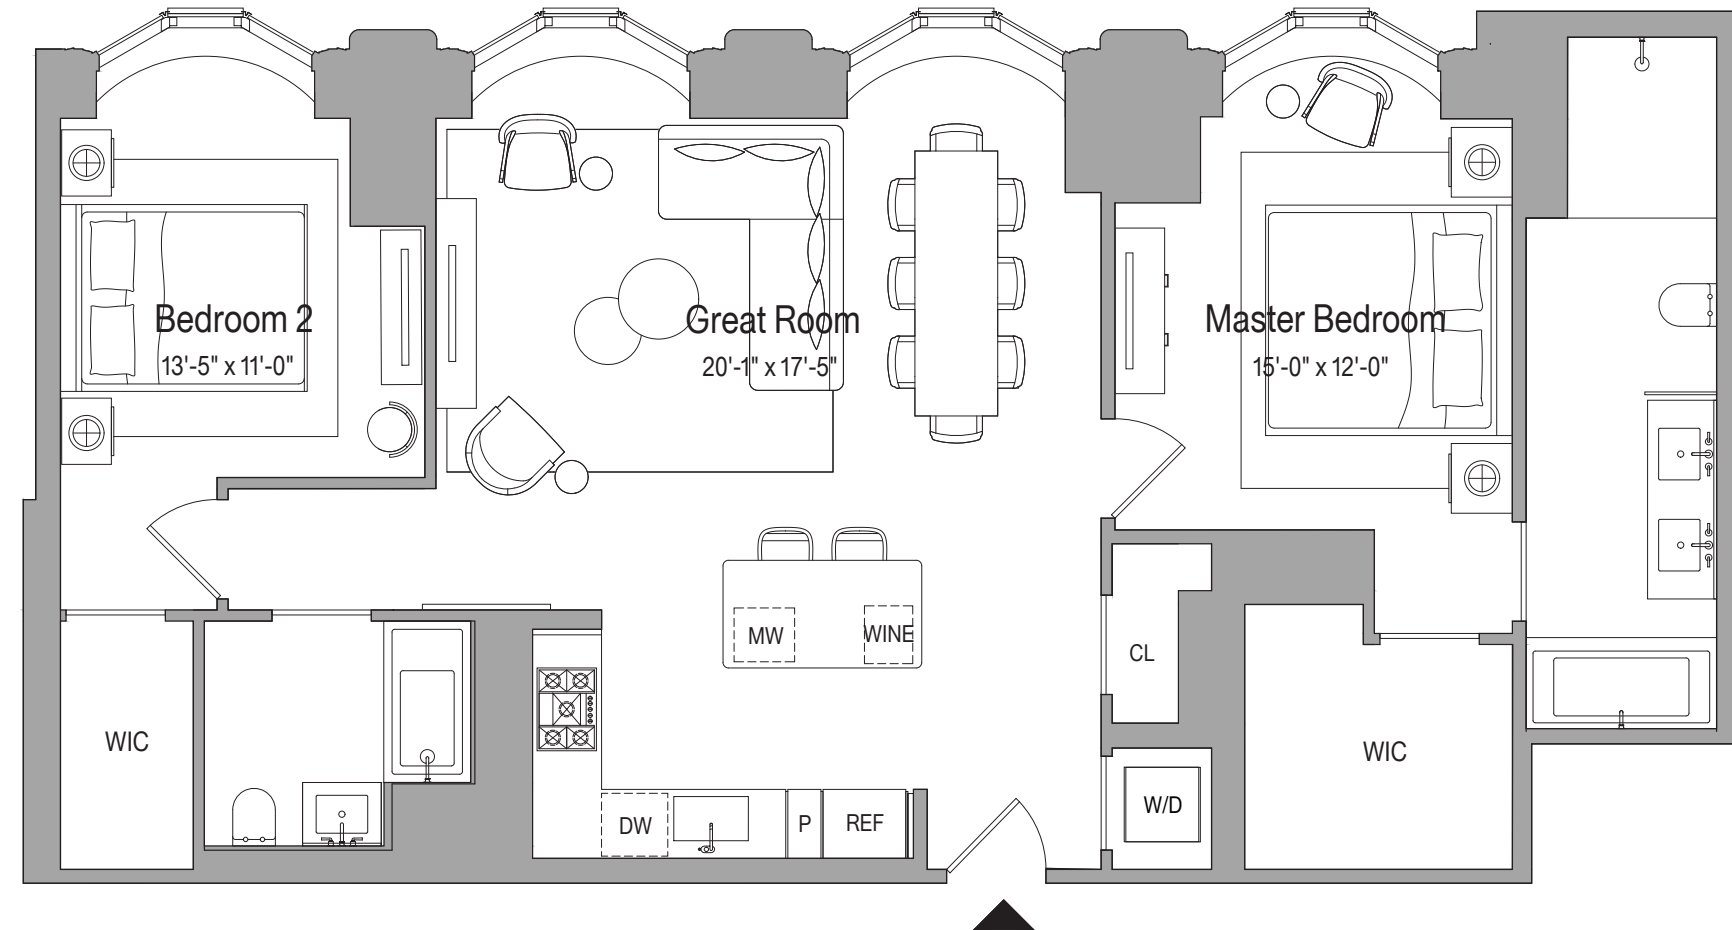

Residence 12

712 | 912

- 2 Bedrooms
- 2 Bathrooms
- 1,303 Square Feet | 121 Square Meters
- North Exposure

Location Diagram

Key Plan