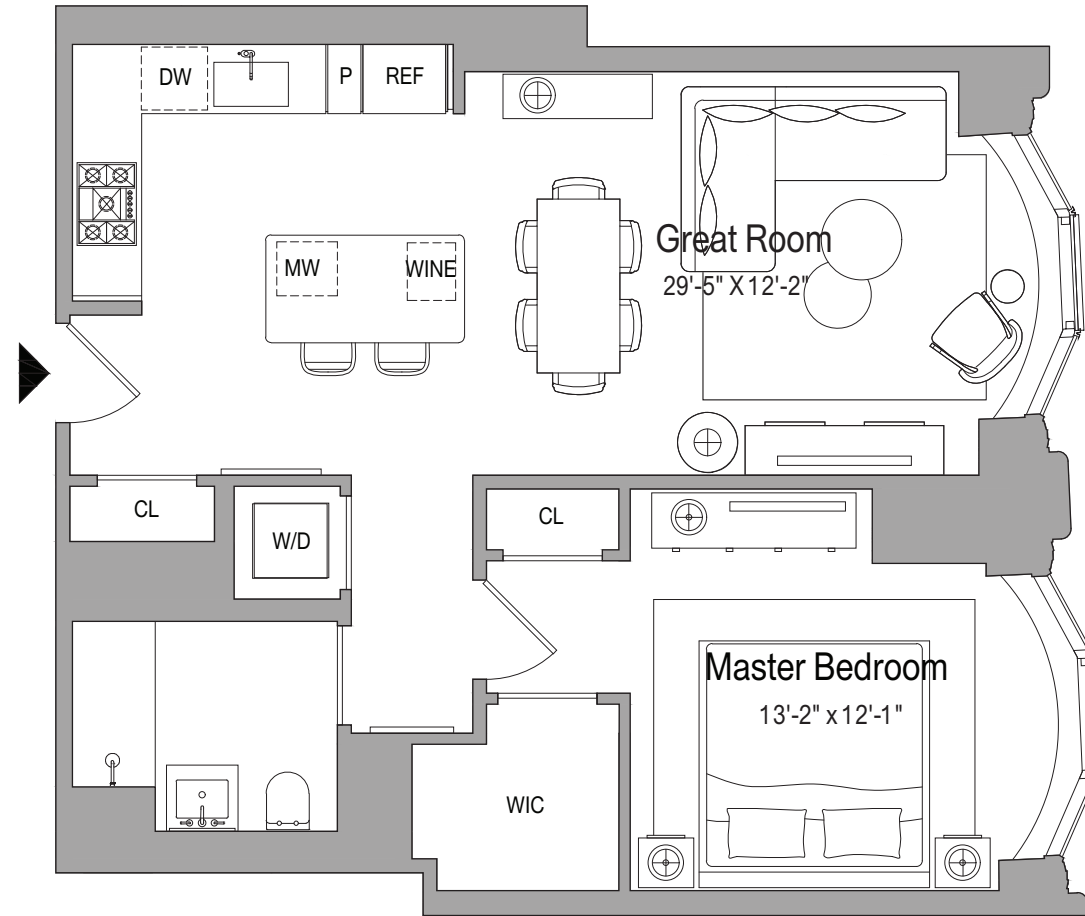

Residence 03

503 | 703 | 903

- 1 Bedroom
- 1 Bathroom
- 778 Square Feet | 72 Square Meters
- East Exposure

Location Diagram

Key Plan