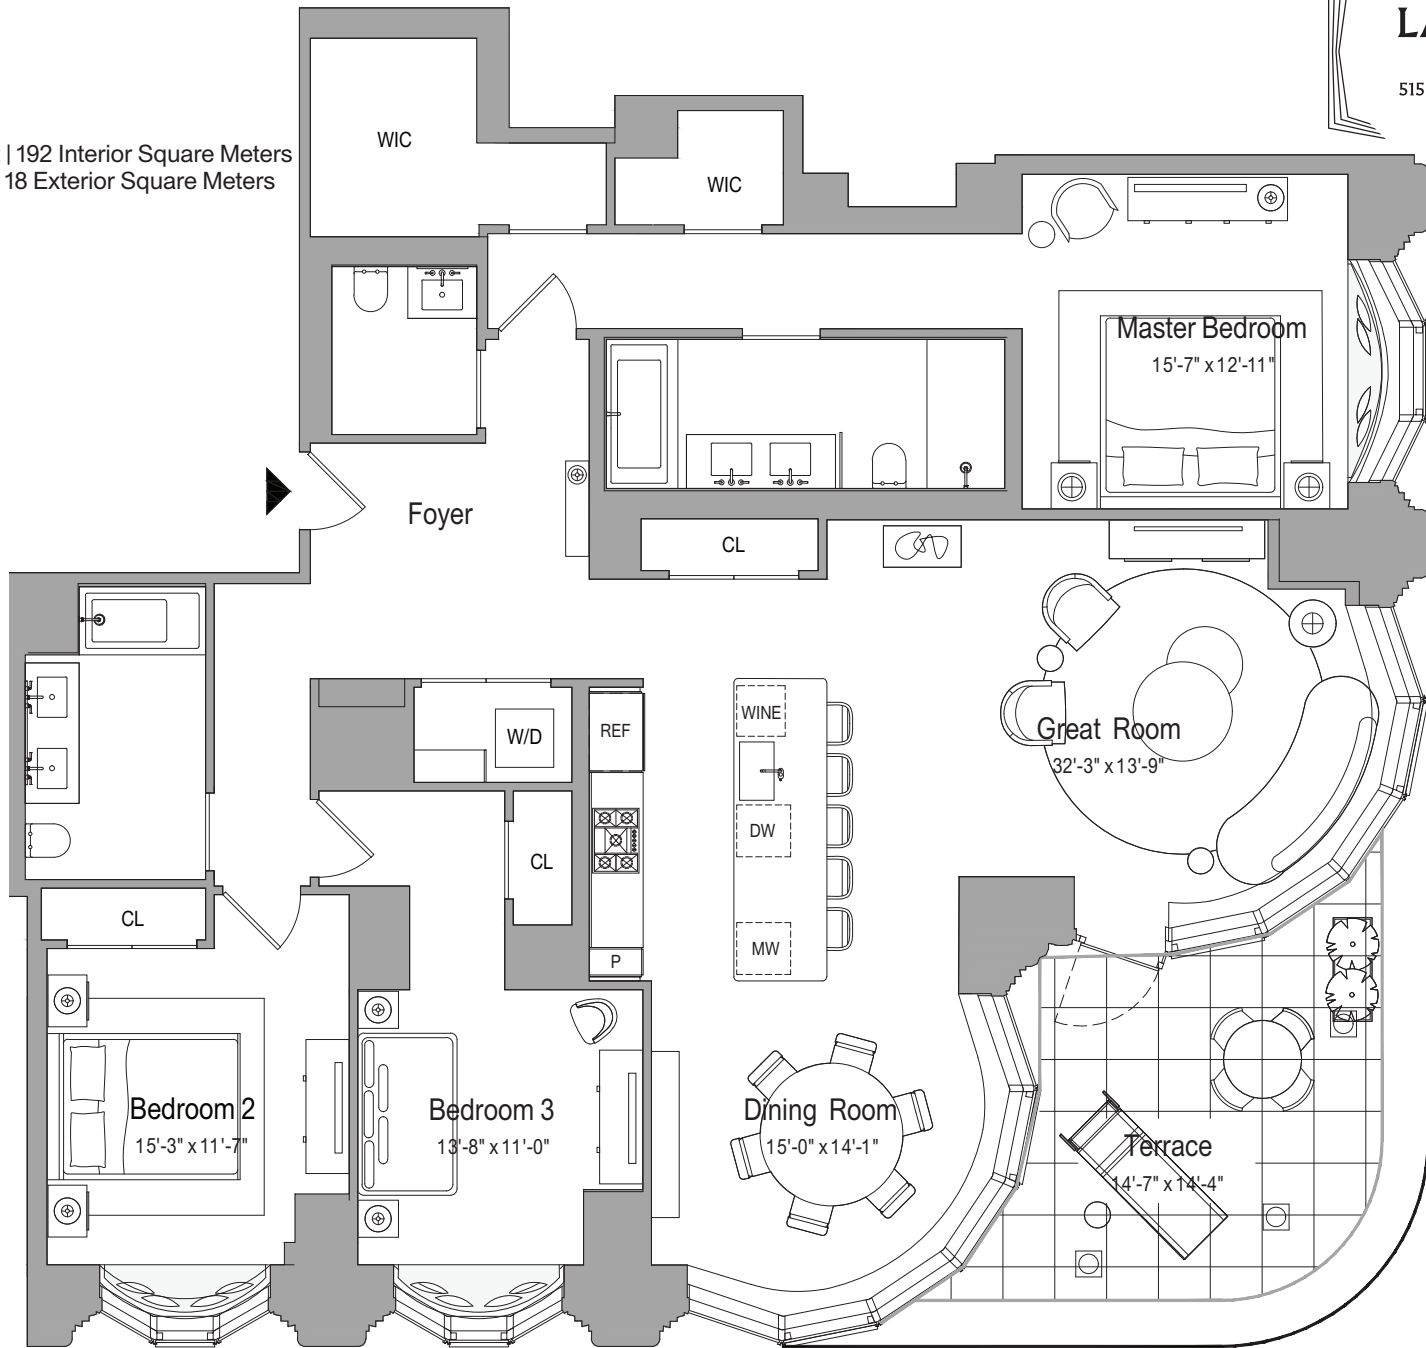

Residence 06

1006

- 3 Bedrooms
- 2.5 Bathrooms
- 2,091 Interior Square Feet | 192 Interior Square Meters
- 194 Exterior Square Feet | 18 Exterior Square Meters
- South & East Exposures

**LANTERN
HOUSE**
515 WEST 18TH STREET

Key Plan