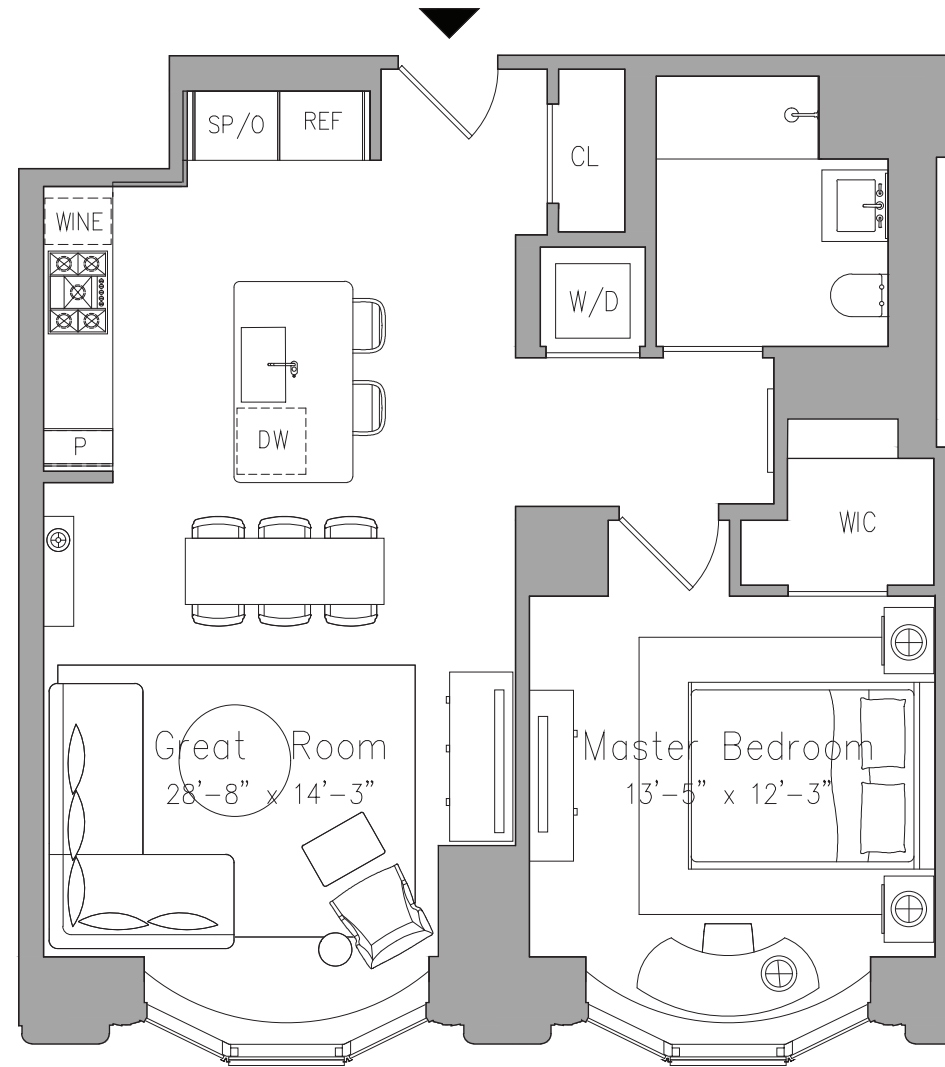

# Residence 07

907

- 1 Bedroom
- 1 Bathroom
- 801 Square Feet | 74 Square Meters
- South Exposure

Location Diagram

Key Plan