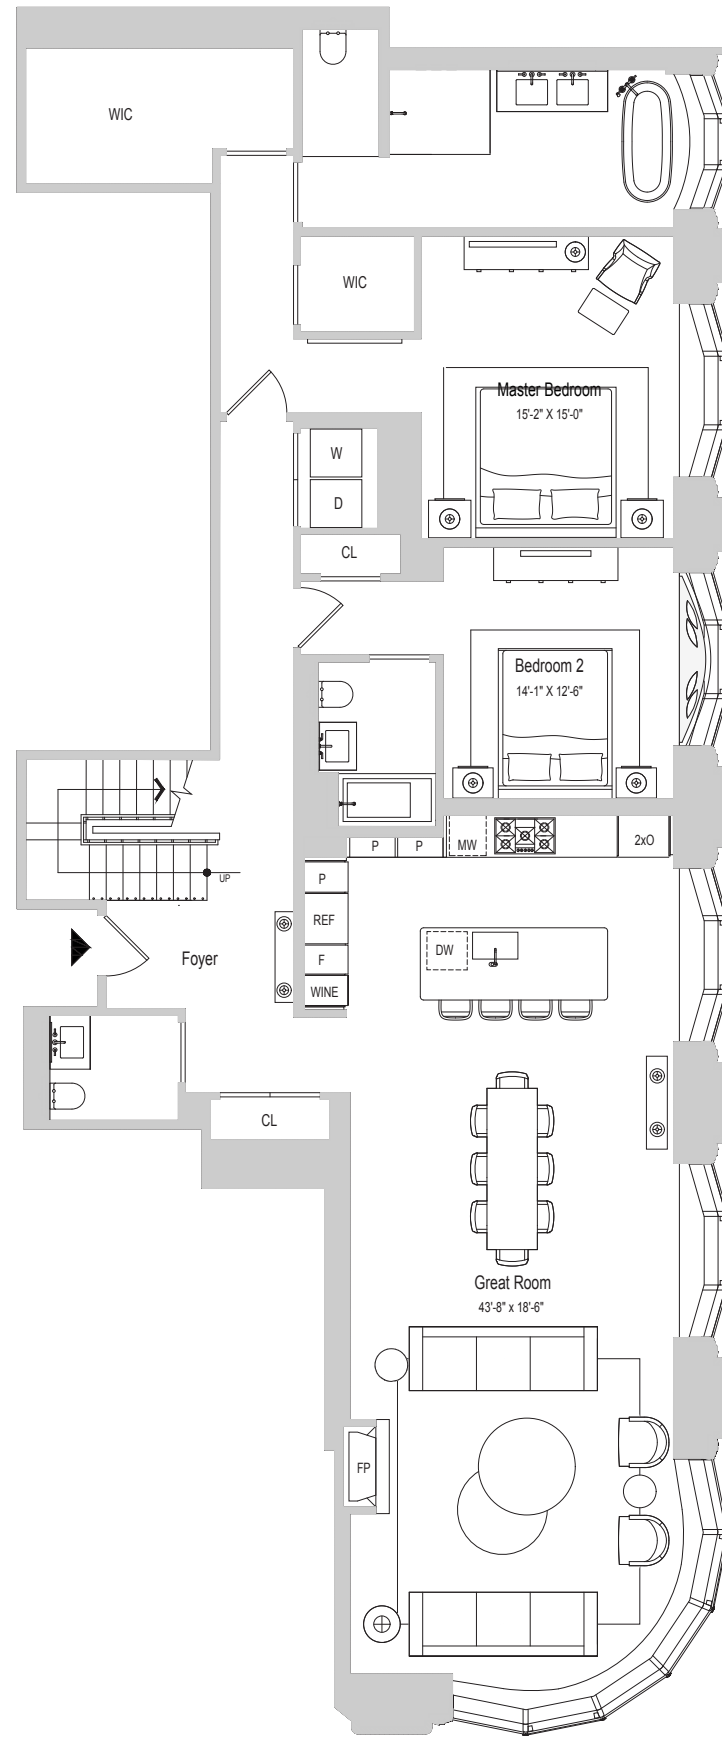

Penthouse 1016

- 2 Bedrooms
- 2.5 Bathrooms
- 2,353 Interior Square Feet | 218 Interior Square Meters
- 879 Exterior Square Feet | 82 Exterior Square Meters
- South & East Exposures

ROOF ABOVE FLOOR 10