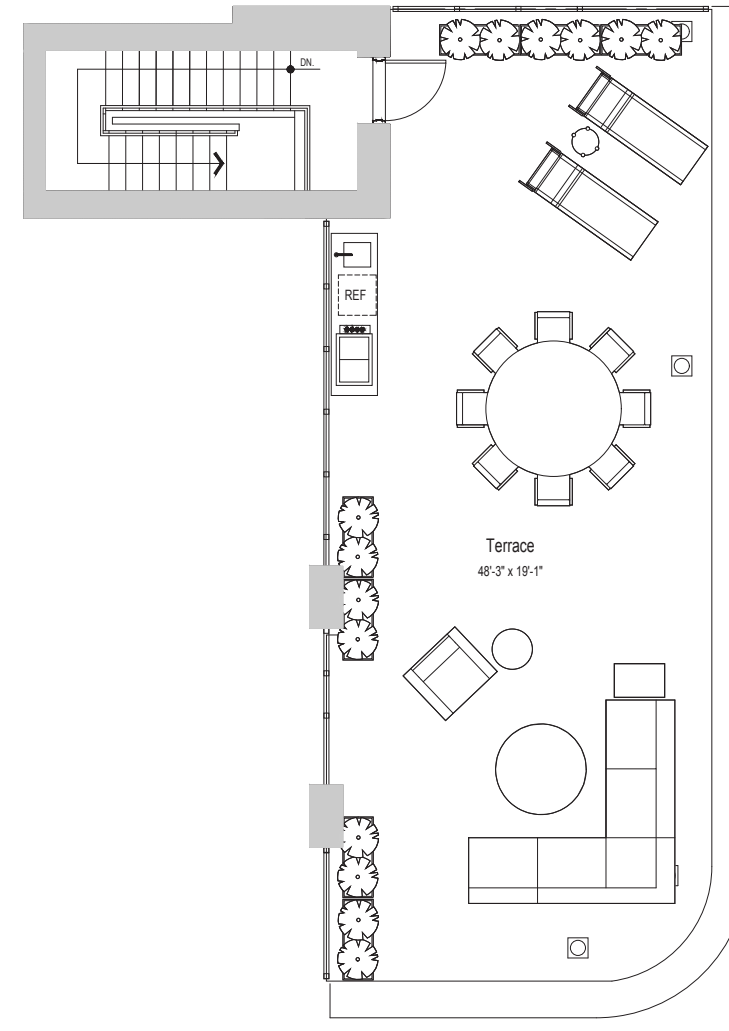

Penthouse 1016

- 2 Bedrooms
- 2.5 Bathrooms
- 2,353 Interior Square Feet | 218 Interior Square Meters
- 879 Exterior Square Feet | 82 Exterior Square Meters
- South & East Exposures

ROOF ABOVE FLOOR 10