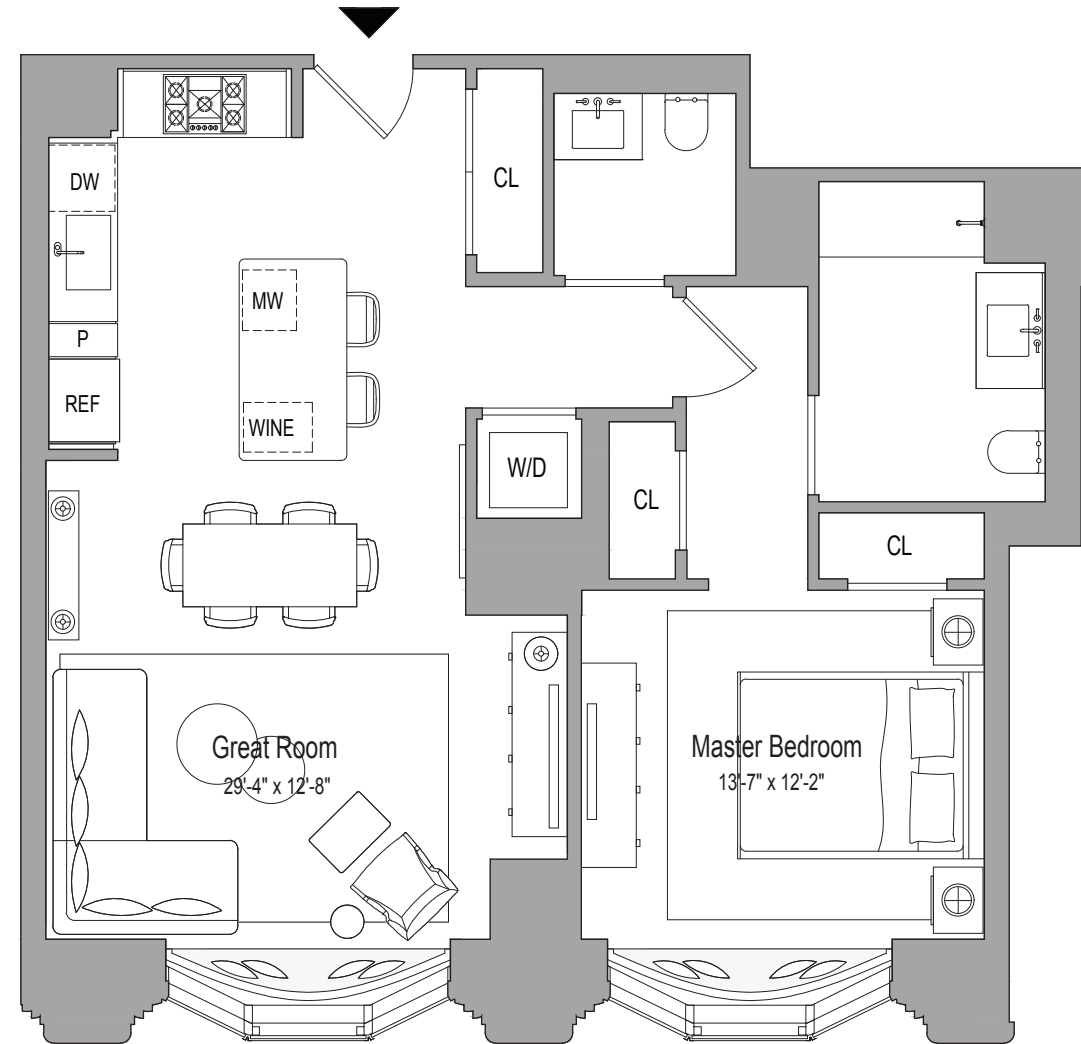

Residence 08

208 | 408 | 608

- 1 Bedroom
- 1.5 Bathrooms
- 868 Square Feet | 81 Square Meters
- South Exposure

Location Diagram

Key Plan