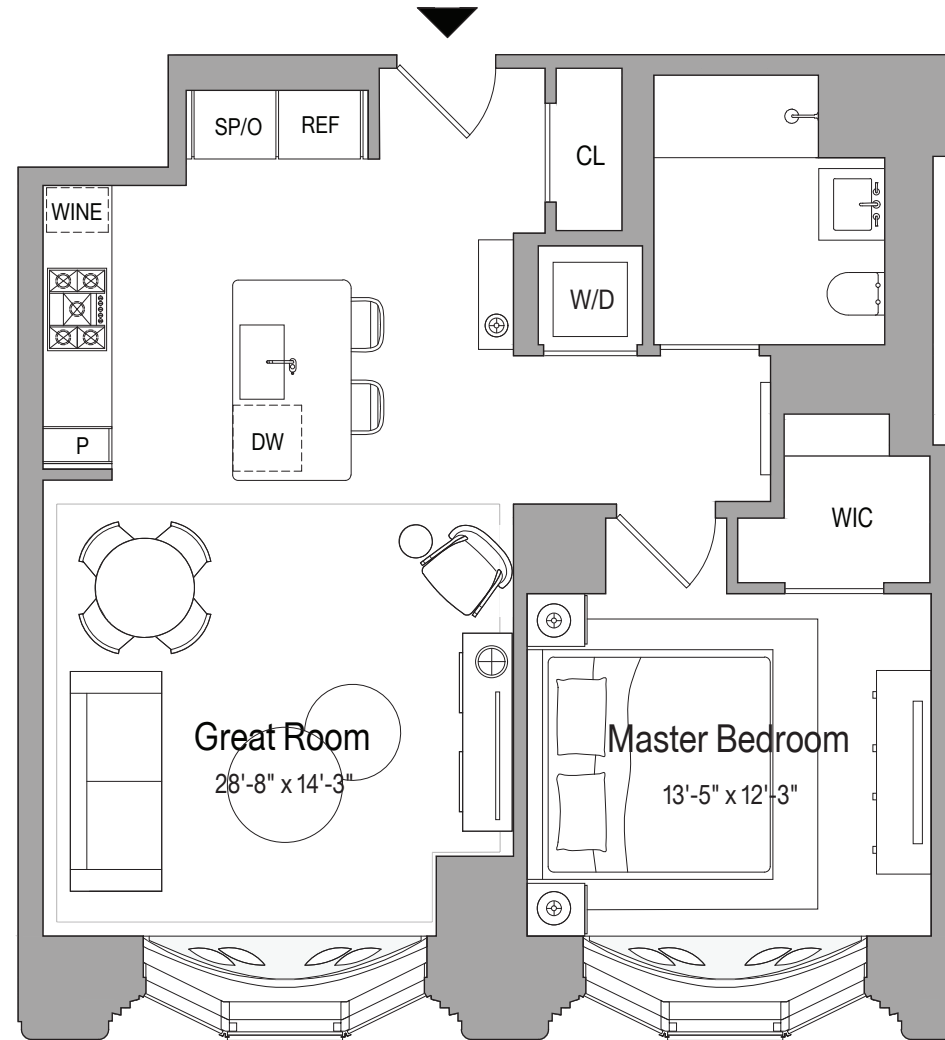

Residence 07

807

- 1 Bedroom
- 1 Bathroom
- 801 Square Feet | 74 Square Meters
- South Exposure

Location Diagram

Key Plan