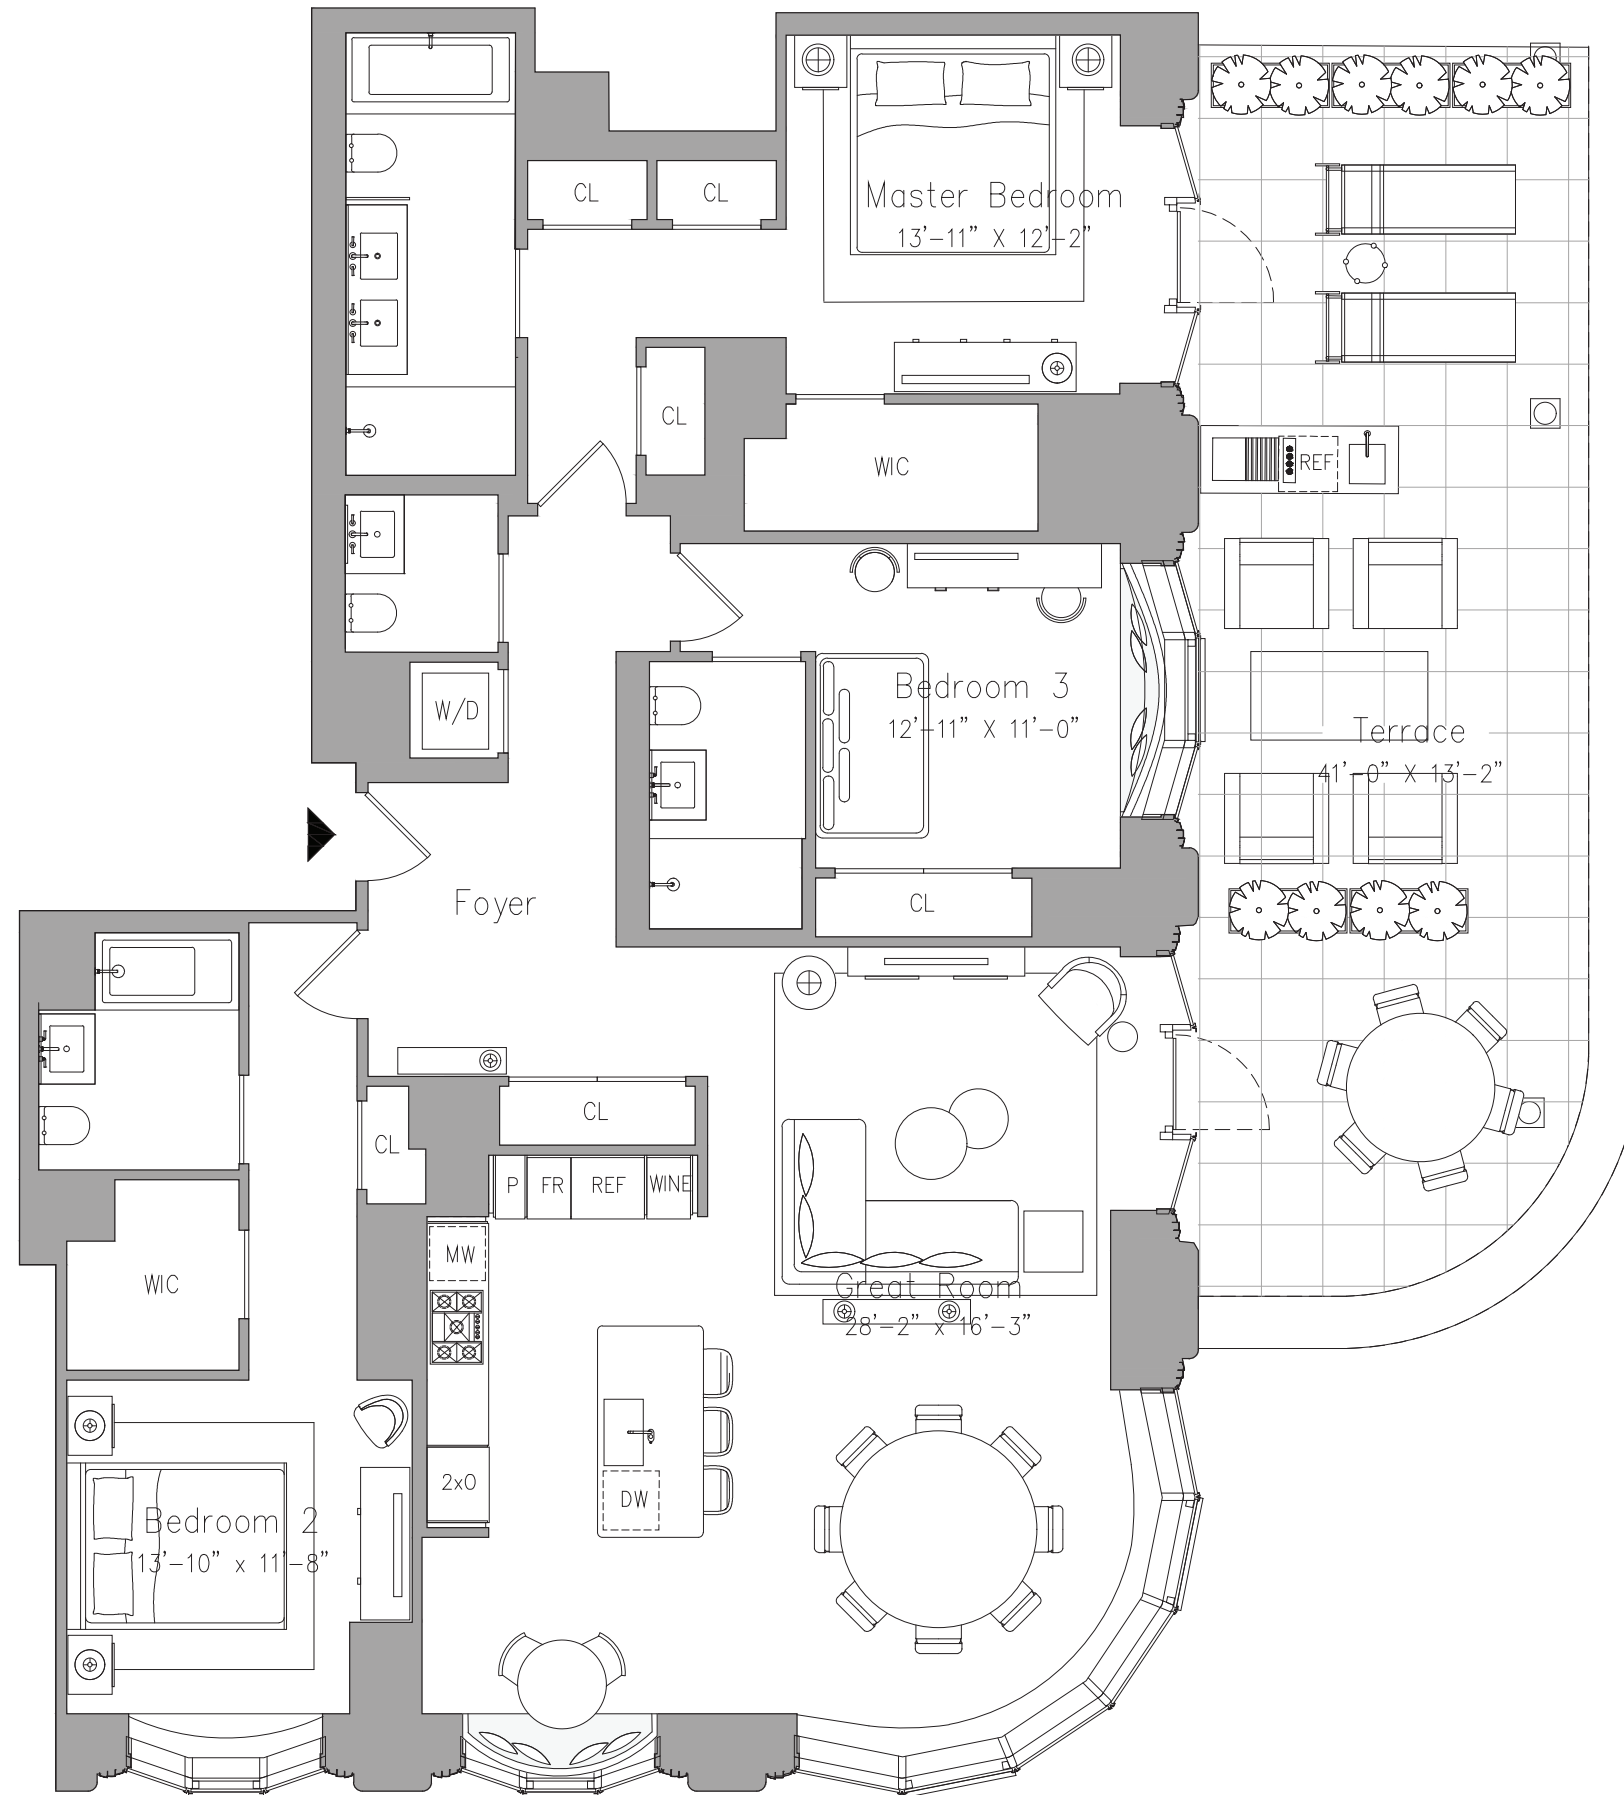

# Residence 06

1006

- 3 Bedrooms
- 3.5 Bathrooms
- 1,990 Interior Square Feet | 185 Interior Square Meters
- 545 Exterior Square Feet | 51 Exterior Square Meters
- South & East Exposures

Location Diagram

Key Plan