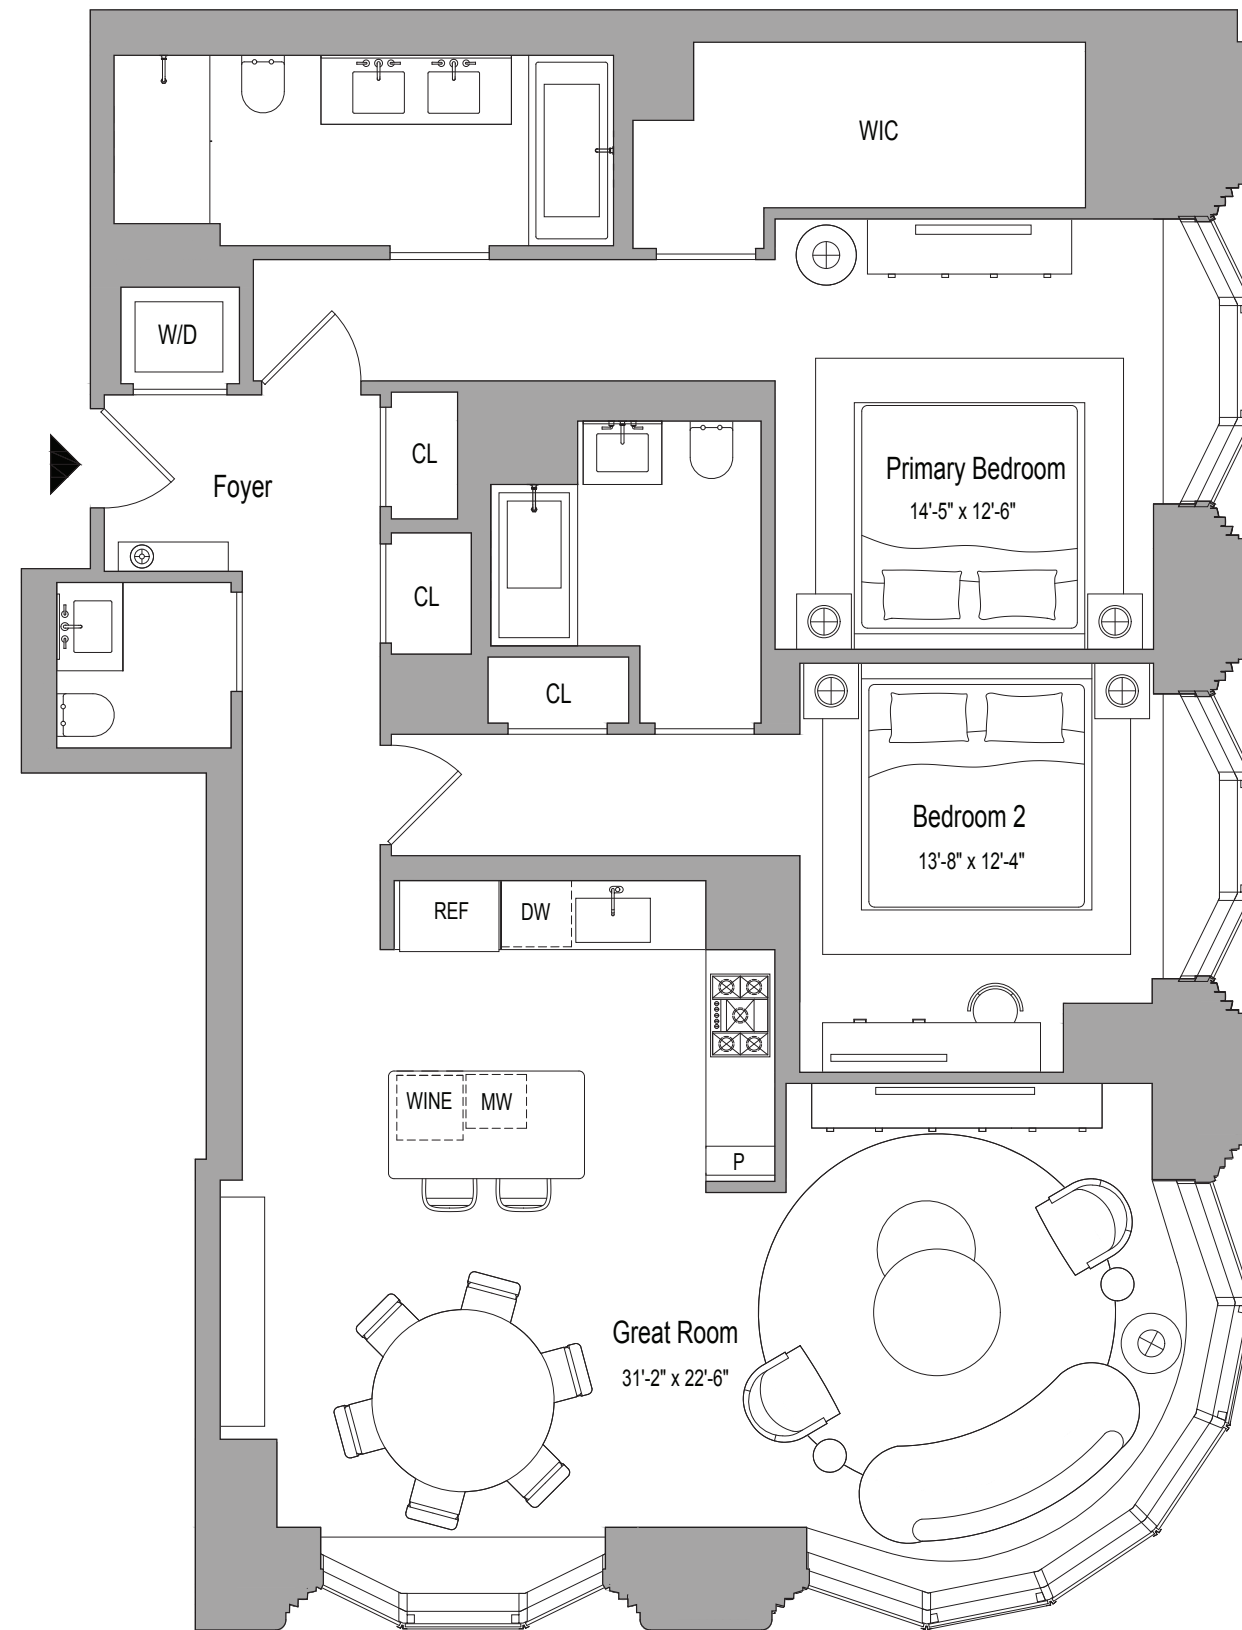

Residence 16

216 | 416 | 616 | 816

- 2 Bedroom
- 2.5 Bathrooms
- 1,614 Square Feet | 150 Square Meters
- South & East Exposures

Location Diagram

Key Plan