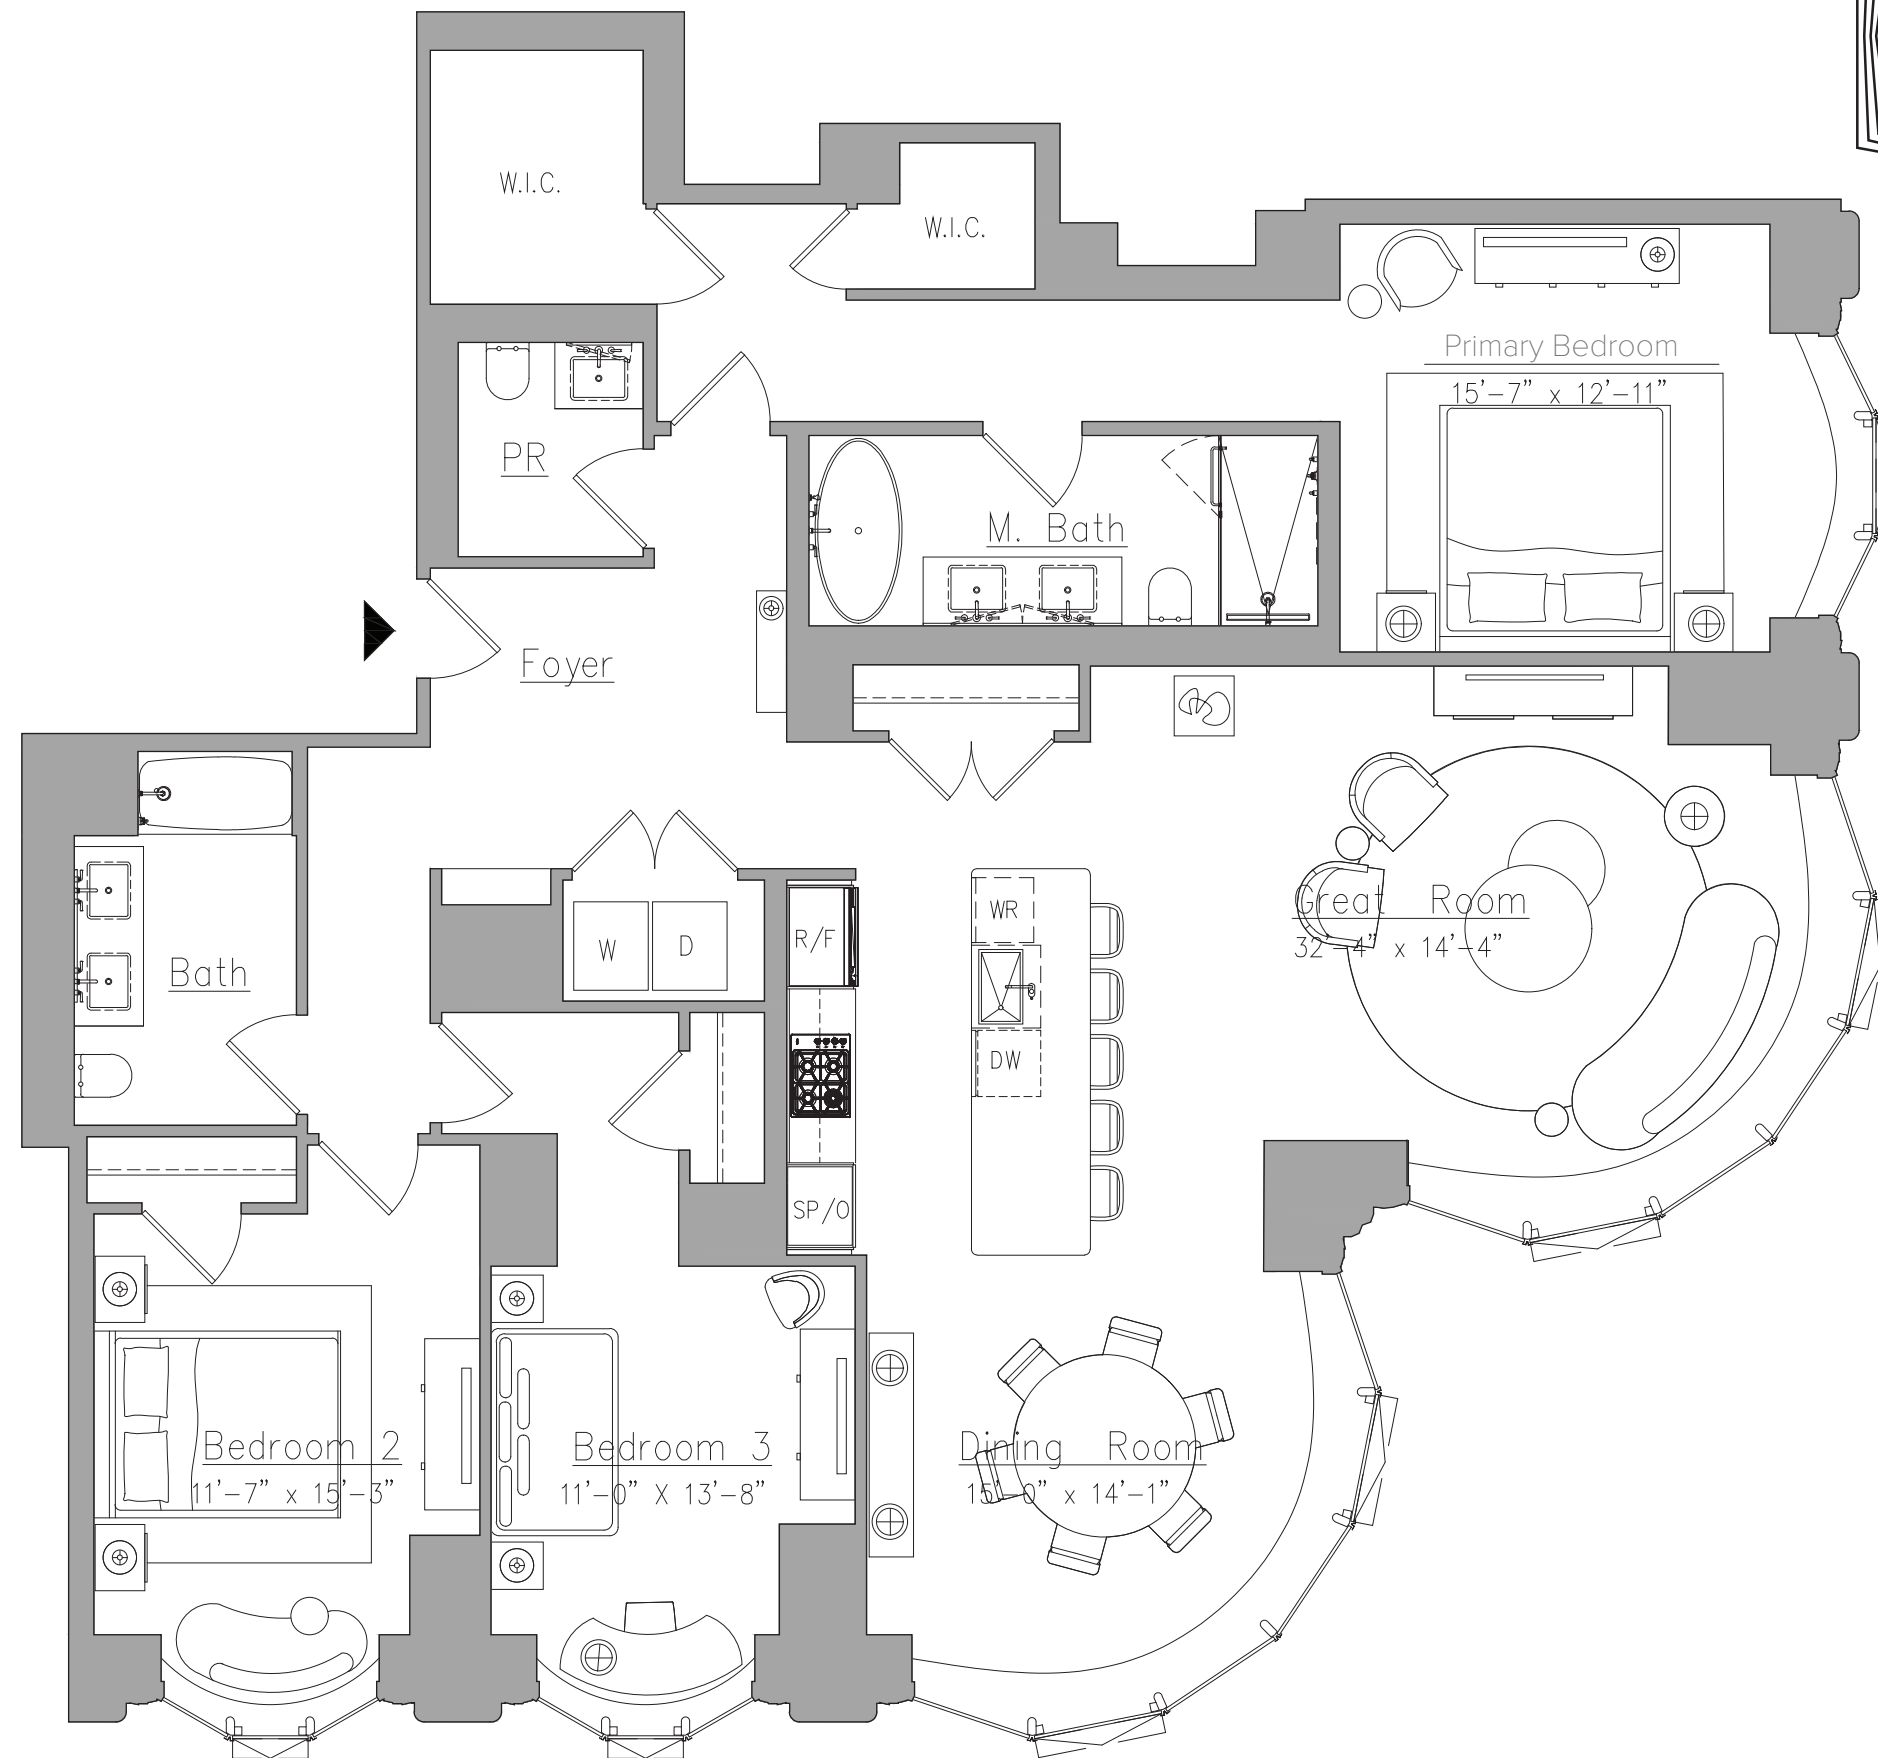

Residence 06

906

- 3 Bedrooms
- 2.5 Bathrooms
- 2,091 Square Feet | 194 Square Meters
- South & East Exposures

LANTERN HOUSE
515 WEST 18TH STREET

Location Diagram

Key Plan